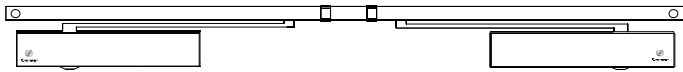

## G-SR 滑轨式关门顺位器

### Slide channel door co-ordinators

滑轨关门顺位器确保常开门和常闭门按照规定的次序关门，常开门总是在常闭门之后关闭。

适用于闭门器M625

订货型号：M625-G-SR

Ensures that the door leaves are closing in the correct order. the passive leaf first, the active leaf laast.